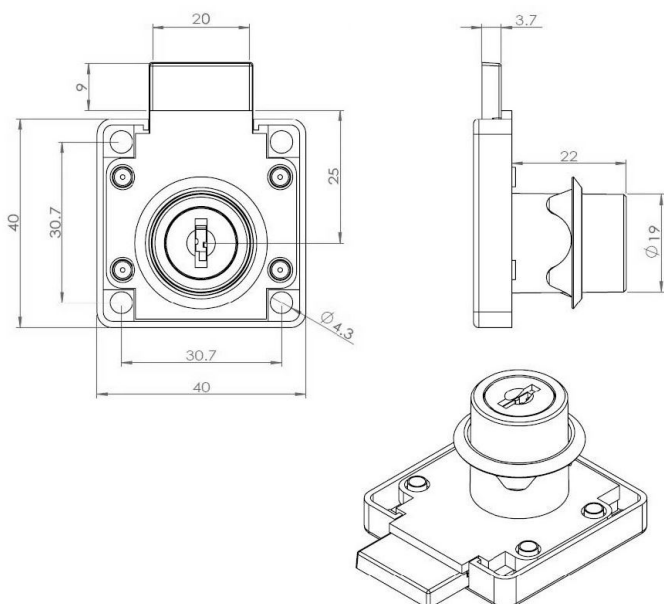

PRODUCT SHEET

Description:

Rim Lock 850, $\varnothing 19 \times 22 \text{mm}$, Left Hand, Black Anodized, CK SISO

Item number:

14.01.060-5

Units	Box	Carton	HS Code	Barcode
Pcs.	12	192	8301300000	
				5704866504935